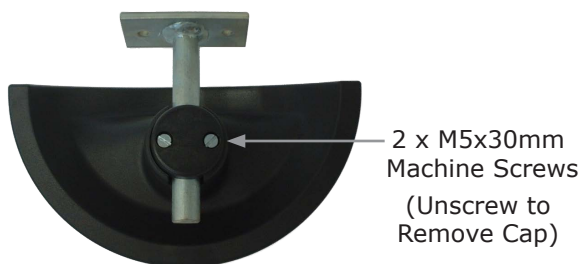

# FORKLIFT HALF DOME MIRROR

## INSTALLATION INSTRUCTIONS:

- To attach to cab roof support, assemble mounting hardware as shown in the images (right and below).
- Or mount bracket directly to cab roof using suitable screws.

If necessary, adjust here for more/less torque on pivot.