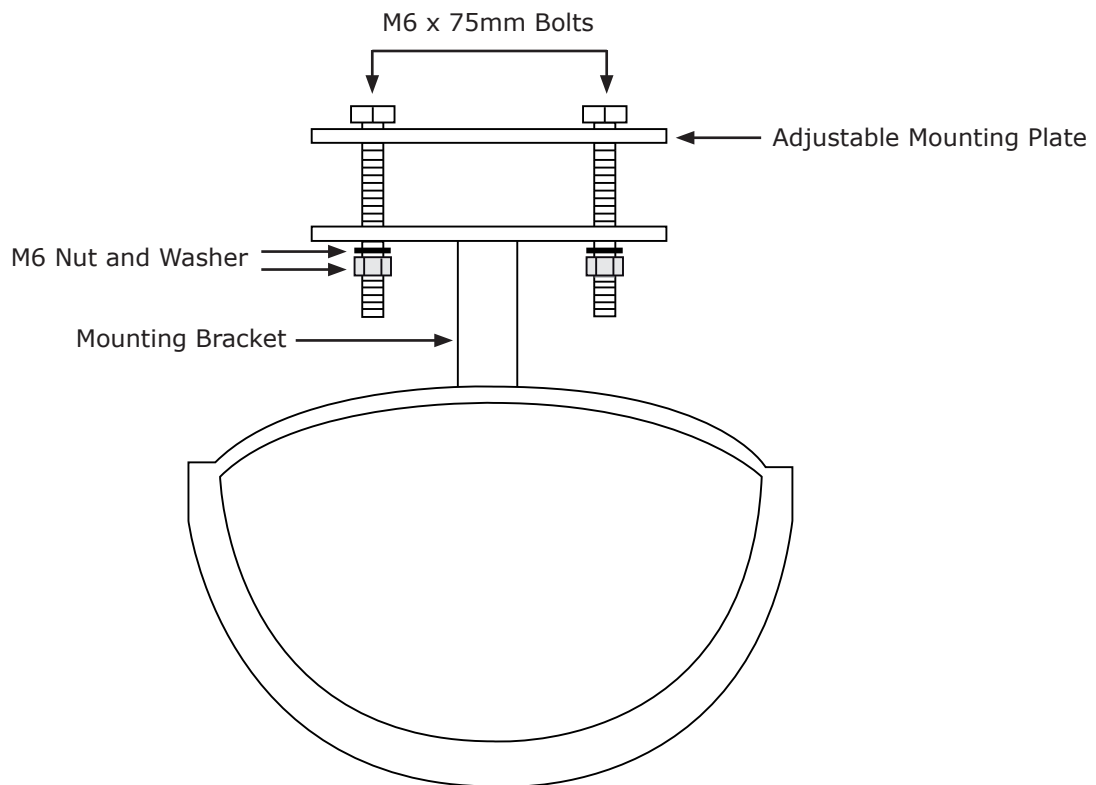

# FORKLIFT HALF DOME MIRROR

## INSTALLATION INSTRUCTIONS:

- To attach to cab roof support, assemble mounting hardware as shown in the images (right and below).
- Or mount bracket directly to cab roof using suitable screws.

If necessary, adjust here for more/less torque on pivot.